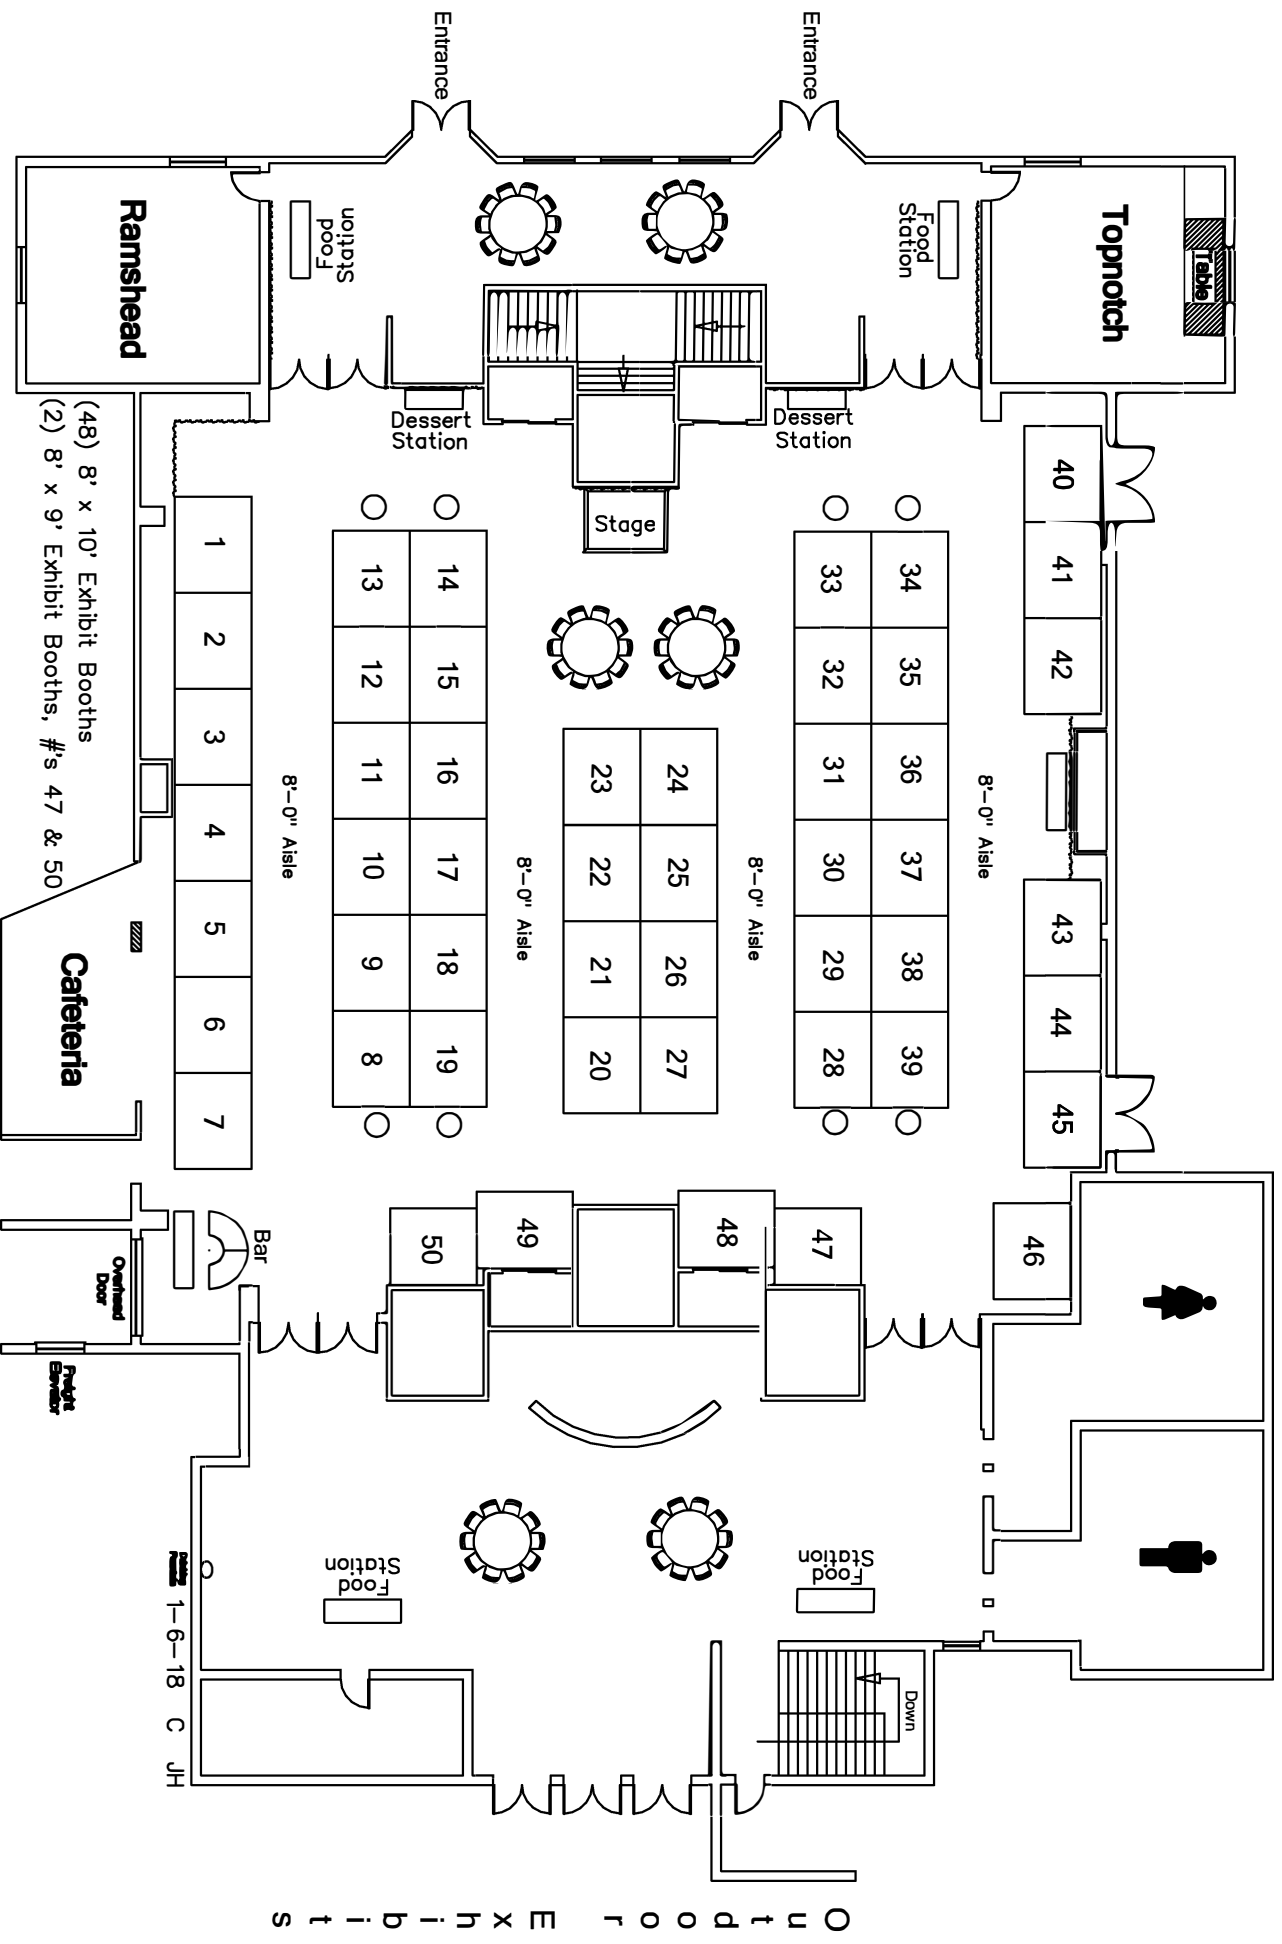

2018 MWEA Annual Conference

Exhibit Day: June 24th, 2018 • Boyne Mountain Civic Center – Upper Level

Note: Floor plan subject to change

Outdoor Exhibit